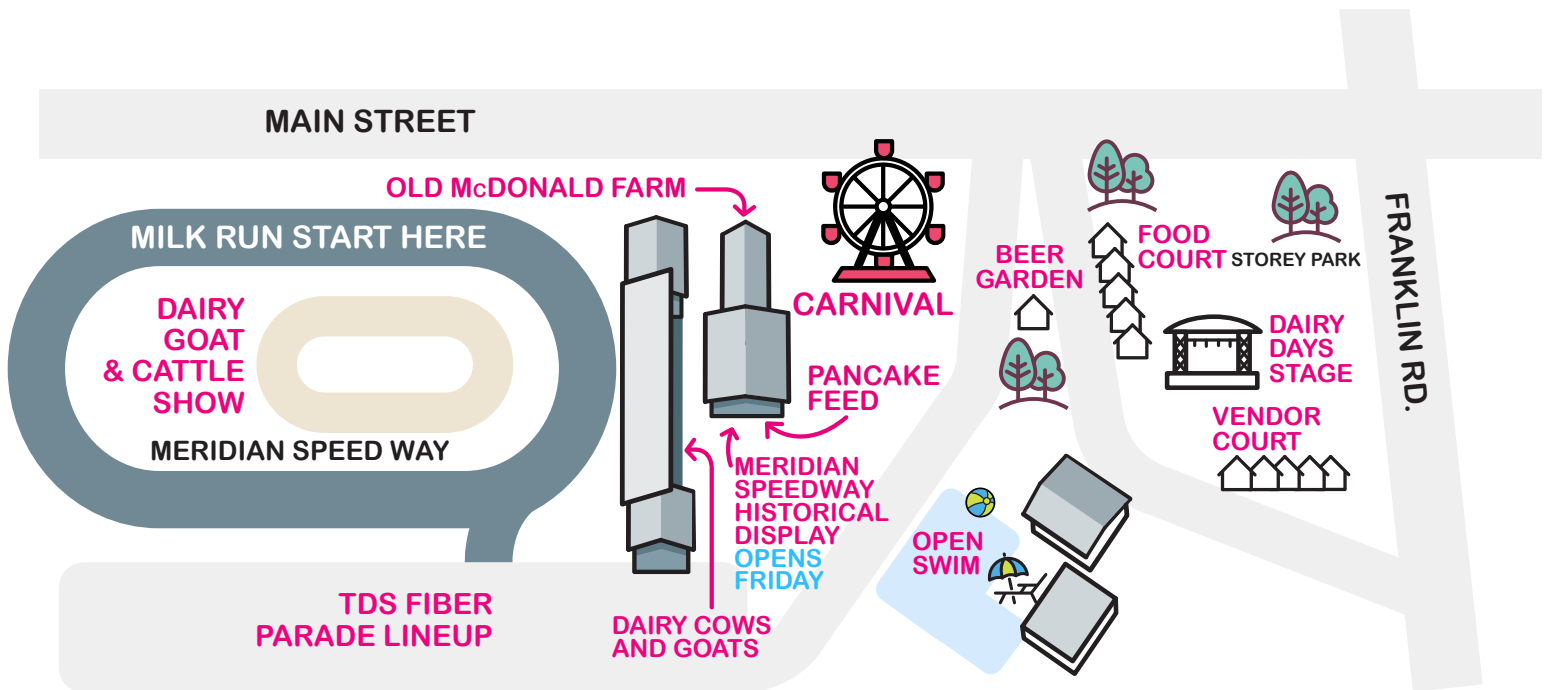

92nd Meridian Dairy Days Event Maps

June 23 - 26

**MORE EVENTS,
MORE FAMILY FUN,
MORE FOR
EVERYONE!**

**PARADE
ROUTE**